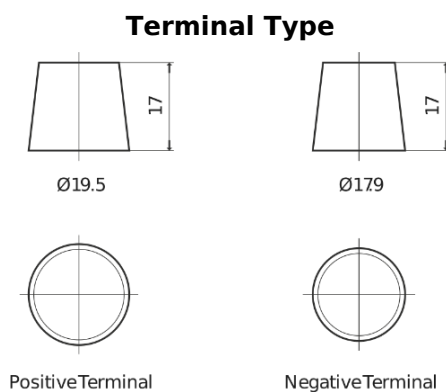

Product overview

Batteries for Trucks, Buses, Construction, Agriculture

StartPRO TG1250

Part number	TG1250
Technology	Flooded
EAN/GTIN	3661024055406
Voltage	12 V
Capacity	125.0 Ah
CCA	760 A
Length	349 mm
Width	175 mm
Height	285 mm
Box size	D03
Polarity	ETN 0
Terminal Type	EN taper post
Hold Down	B0
Weights (subject of variation)	29.50 kg