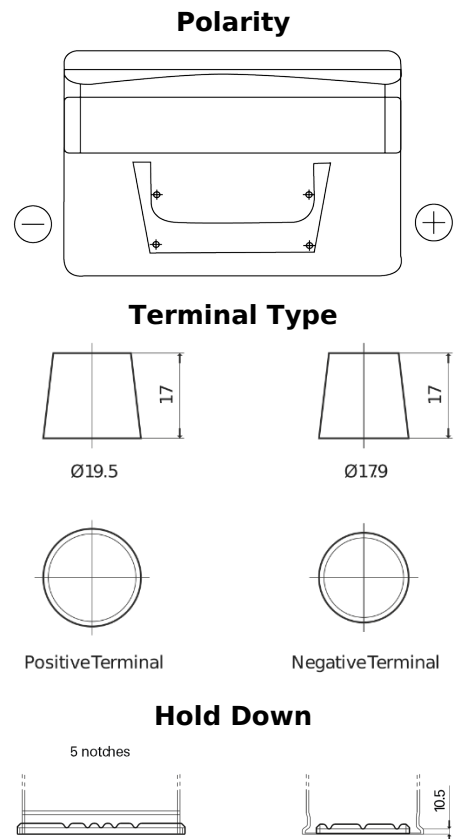

Product overview

Batteries for Cars

Classic EC652

| | |
|--------------------------------|---------------|
| Part number | EC652 |
| Technology | Flooded |
| EAN/GTIN | 3661024034869 |
| Voltage | 12 V |
| Capacity | 65 Ah |
| CCA | 540 A |
| Length | 278 mm |
| Width | 175 mm |
| Height | 175 mm |
| Box size | LB3 |
| Polarity | ETN 0 |
| Terminal Type | EN taper post |
| Hold Down | B13 |
| Weights (subject of variation) | 14.50 kg |