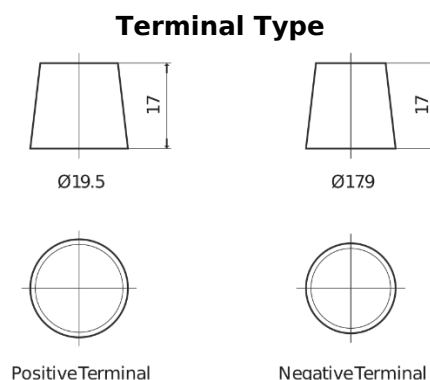

**Product overview**

Batteries for Trucks, Buses, Construction, Agriculture

**StartPRO TG1206**

Part number	TG1206
Technology	Flooded
EAN/GTIN	3661024056830
Voltage	12 V
Capacity	120.0 Ah
CCA	680 A
Length	510 mm
Width	175 mm
Height	225 mm
Box size	D08
Polarity	ETN 4
Terminal Type	EN taper post
Hold Down	B3
Weights (subject of variation)	31.80 kg