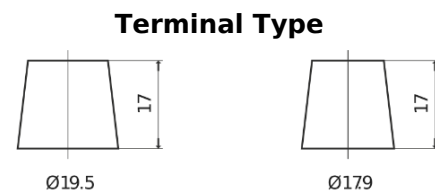

**Product overview**

Batteries for Trucks, Buses, Construction, Agriculture

**StartPRO TG1203**

Part number	TG1203
Technology	Flooded
EAN/GTIN	3661024056816
Voltage	12 V
Capacity	120.0 Ah
CCA	680 A
Length	513 mm
Width	189 mm
Height	223 mm
Box size	D04
Polarity	ETN 3
Terminal Type	EN taper post
Hold Down	B0
Weights (subject of variation)	32.50 kg