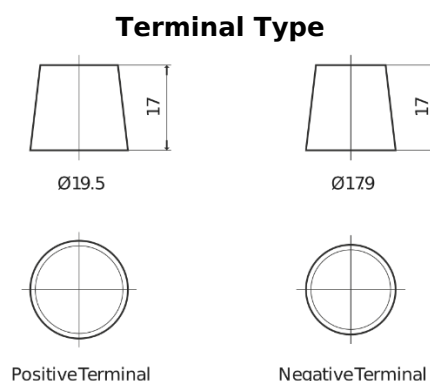

**Product overview**

Batteries for Trucks, Buses, Construction, Agriculture

**StartPRO TG1203**

Part number	TG1203
Technology	Flooded
EAN/GTIN	3661024056816
Voltage	12 V
Capacity	120.0 Ah
CCA	680 A
Length	513 mm
Width	189 mm
Height	223 mm
Box size	D04
Polarity	ETN 3
Terminal Type	EN taper post
Hold Down	B0
Weights (subject of variation)	32.50 kg