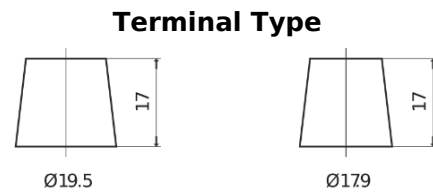

Product overview

Batteries for Trucks, Buses, Construction, Agriculture

StartPRO TG1203

| | |
|--------------------------------|---------------|
| Part number | TG1203 |
| Technology | Flooded |
| EAN/GTIN | 3661024056816 |
| Voltage | 12 V |
| Capacity | 120.0 Ah |
| CCA | 680 A |
| Length | 513 mm |
| Width | 189 mm |
| Height | 223 mm |
| Box size | D04 |
| Polarity | ETN 3 |
| Terminal Type | EN taper post |
| Hold Down | B0 |
| Weights (subject of variation) | 32.50 kg |