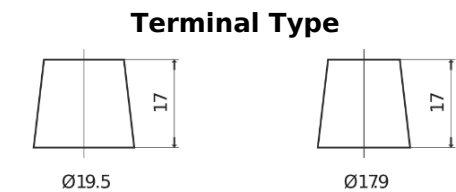

**Product overview**

Batteries for Trucks, Buses, Construction, Agriculture

**StartPRO TG1101**

Part number	TG1101
Technology	Flooded
EAN/GTIN	3661024055383
Voltage	12 V
Capacity	110.0 Ah
CCA	750 A
Length	349 mm
Width	175 mm
Height	235 mm
Box size	D02
Polarity	ETN 1
Terminal Type	EN taper post
Hold Down	B0
Weights (subject of variation)	25.40 kg