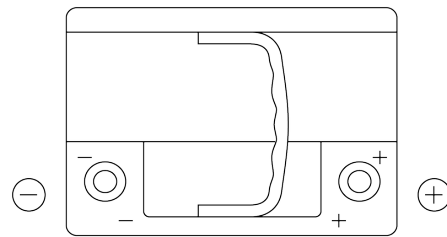

Product overview

Batteries for Cars

Premium EA612

Part number	EA612
Technology	Flooded
EAN/GTIN	3661024034272
Voltage	12 V
Capacity	61 Ah
CCA	600 A
Length	242 mm
Width	175 mm
Height	175 mm
Box size	LB2
Polarity	ETN 0
Terminal Type	EN taper post
Hold Down	B13
Weights (subject of variation)	14.00 kg

Polarity

Terminal Type

Positive Terminal

Negative Terminal

Hold Down

Design, features and specifications are subject to change without notice. We disclaim any representation or warranty, express or implied, concerning the data or recommendations, and in no event shall be liable for any loss or damage claimed to have arisen as a result. Some products may not be available in your local market.