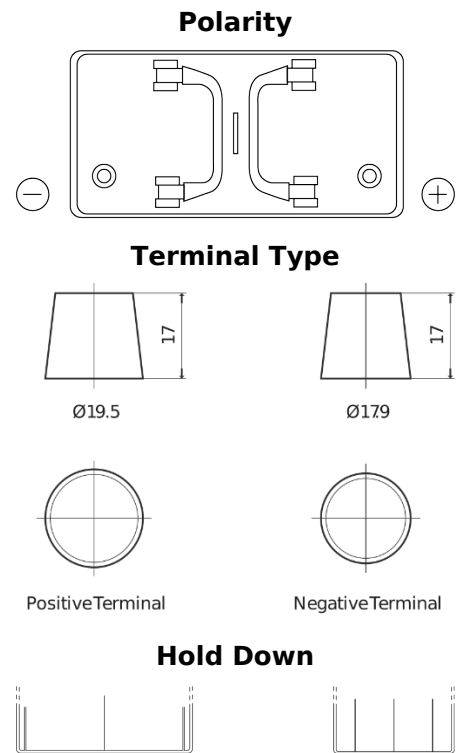

Product overview

Batteries for Trucks, Buses, Construction, Agriculture

StartPRO TG1100

Part number	TG1100
Technology	Flooded
EAN/GTIN	3661024055376
Voltage	12 V
Capacity	110.0 Ah
CCA	750 A
Length	349 mm
Width	175 mm
Height	235 mm
Box size	D02
Polarity	ETN 0
Terminal Type	EN taper post
Hold Down	B0
Weights (subject of variation)	25.40 kg