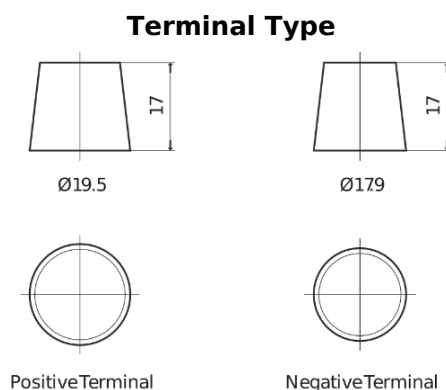

Product overview

Batteries for Trucks, Buses, Construction, Agriculture

PowerPRO TF1853

Part number	TF1853
Technology	Flooded
EAN/GTIN	3661024055314
Voltage	12 V
Capacity	185.0 Ah
CCA	1150 A
Length	513 mm
Width	223 mm
Height	223 mm
Box size	D05
Polarity	ETN 3
Terminal Type	EN taper post
Hold Down	B0
Weights (subject of variation)	43.90 kg