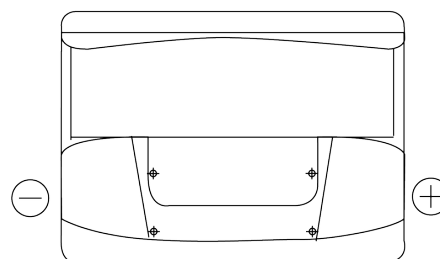

Product overview

Batteries for Cars

Formula FB602

Part number	FB602
Technology	Flooded
EAN/GTIN	3661024044639
Voltage	12 V
Capacity	60 Ah
CCA	540 A
Length	242 mm
Width	175 mm
Height	175 mm
Box size	LB2
Polarity	ETN 0
Terminal Type	EN taper post
Hold Down	B13
Weights (subject of variation)	12.90 kg

Polarity

Terminal Type

Positive Terminal

Negative Terminal

Hold Down

Design, features and specifications are subject to change without notice. We disclaim any representation or warranty, express or implied, concerning the data or recommendations, and in no event shall be liable for any loss or damage claimed to have arisen as a result. Some products may not be available in your local market.