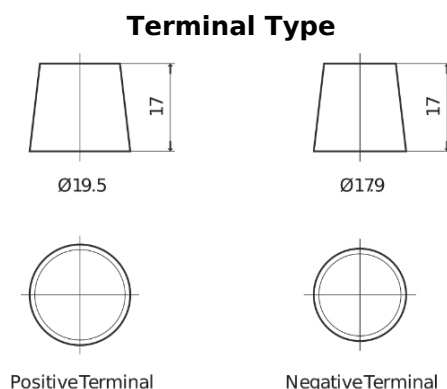

Product overview

Batteries for Trucks, Buses, Construction, Agriculture

PowerPRO TF1251

Part number	TF1251
Technology	Flooded
EAN/GTIN	3661024057684
Voltage	12 V
Capacity	125.0 Ah
CCA	850 A
Length	349 mm
Width	175 mm
Height	285 mm
Box size	D03
Polarity	ETN 1
Terminal Type	EN taper post
Hold Down	B0
Weights (subject of variation)	31.00 kg