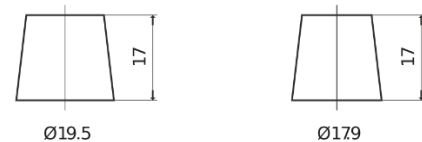

Terminal Type

Positive Terminal

Negative Terminal