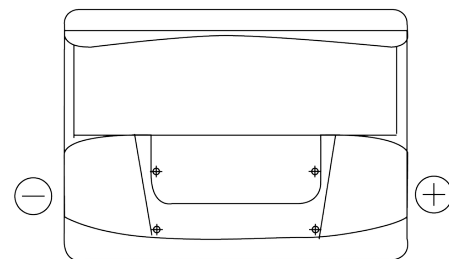

Product overview

Batteries for Cars

Excell EB602

Part number	EB602
Technology	Flooded
EAN/GTIN	3661024034630
Voltage	12 V
Capacity	60 Ah
CCA	540 A
Length	242 mm
Width	175 mm
Height	175 mm
Box size	LB2
Polarity	ETN 0
Terminal Type	EN taper post
Hold Down	B13
Weights (subject of variation)	12.90 kg

Polarity

Terminal Type

Positive Terminal

Negative Terminal

Hold Down

Design, features and specifications are subject to change without notice. We disclaim any representation or warranty, express or implied, concerning the data or recommendations, and in no event shall be liable for any loss or damage claimed to have arisen as a result. Some products may not be available in your local market.