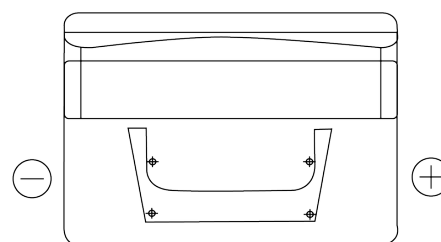

Product overview

Batteries for Cars

Standard TC542

Part number	TC542
Technology	Flooded
EAN/GTIN	3661024054850
Voltage	12 V
Capacity	54 Ah
CCA	500 A
Length	242 mm
Width	175 mm
Height	175 mm
Box size	LB2
Polarity	ETN 0
Terminal Type	EN taper post
Hold Down	B13
Weights (subject of variation)	12.90 kg

Polarity

Terminal Type

Positive Terminal

Negative Terminal

Hold Down

Design, features and specifications are subject to change without notice. We disclaim any representation or warranty, express or implied, concerning the data or recommendations, and in no event shall be liable for any loss or damage claimed to have arisen as a result. Some products may not be available in your local market.