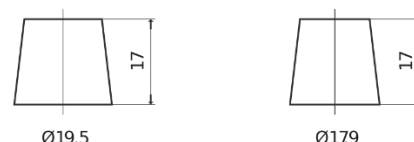

Terminal Type

Positive Terminal

Negative Terminal