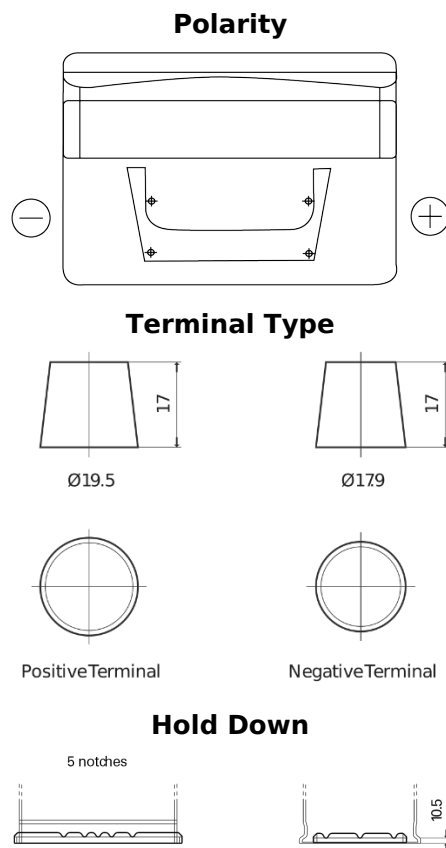

**Product overview**

Batteries for Cars

**Classic EC542**

Part number	EC542
Technology	Flooded
EAN/GTIN	3661024034852
Voltage	12 V
Capacity	54 Ah
CCA	500 A
Length	242 mm
Width	175 mm
Height	175 mm
Box size	LB2
Polarity	ETN 0
Terminal Type	EN taper post
Hold Down	B13
Weights (subject of variation)	12.90 kg