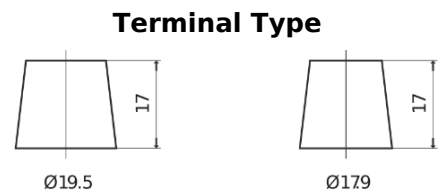

Product overview

Batteries for Trucks, Buses, Construction, Agriculture

Endurance+PRO Gel TD2103

Part number	TD2103
Technology	GEL
EAN/GTIN	3661024057103
Voltage	12 V
Capacity	210.0 Ah
CCA	1030 A
Length	518 mm
Width	274 mm
Height	240 mm
Box size	D06
Polarity	ETN 3
Terminal Type	EN taper post
Hold Down	B0
Weights (subject of variation)	63.50 kg