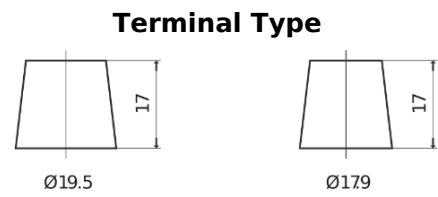

**Product overview**

Batteries for Trucks, Buses, Construction, Agriculture

**Endurance+PRO Gel TD2103**

Part number	TD2103
Technology	GEL
EAN/GTIN	3661024057103
Voltage	12 V
Capacity	210.0 Ah
CCA	1030 A
Length	518 mm
Width	274 mm
Height	240 mm
Box size	D06
Polarity	ETN 3
Terminal Type	EN taper post
Hold Down	B0
Weights (subject of variation)	63.50 kg