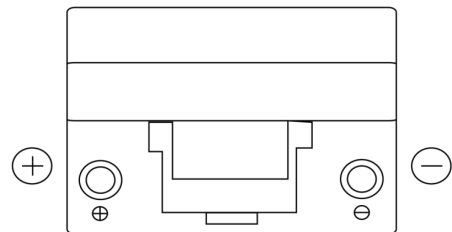

Product overview

Batteries for Cars

Standard TC905

Part number	TC905
Technology	Flooded
EAN/GTIN	3661024054768
Voltage	12 V
Capacity	90.0 Ah
CCA	680 A
Length	306 mm
Width	173 mm
Height	222 mm
Box size	D31
Polarity	ETN 1
Terminal Type	EN taper post
Hold Down	Korean B1
Weights (subject of variation)	19.90 kg

Polarity

Terminal Type

Positive Terminal

Negative Terminal

Hold Down

Design, features and specifications are subject to change without notice. We disclaim any representation or warranty, express or implied, concerning the data or recommendations, and in no event shall be liable for any loss or damage claimed to have arisen as a result. Some products may not be available in your local market.