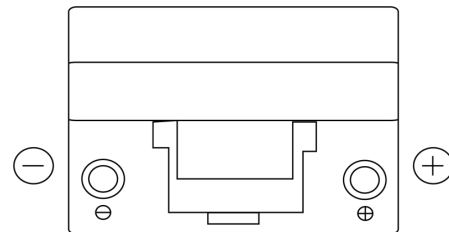

Product overview

Batteries for Cars

Standard TC904

Part number	TC904
Technology	Flooded
EAN/GTIN	3661024054751
Voltage	12 V
Capacity	90.0 Ah
CCA	680 A
Length	306 mm
Width	173 mm
Height	222 mm
Box size	D31
Polarity	ETN 0
Terminal Type	EN taper post
Hold Down	Korean B1
Weights (subject of variation)	19.90 kg

Polarity

Terminal Type

Positive Terminal

Negative Terminal

Hold Down

Design, features and specifications are subject to change without notice. We disclaim any representation or warranty, express or implied, concerning the data or recommendations, and in no event shall be liable for any loss or damage claimed to have arisen as a result. Some products may not be available in your local market.