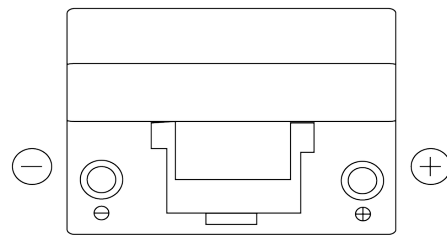

**Product overview**

Batteries for Cars

**Standard TC904**

Part number	TC904
Technology	Flooded
EAN/GTIN	3661024054751
Voltage	12 V
Capacity	90.0 Ah
CCA	680 A
Length	306 mm
Width	173 mm
Height	222 mm
Box size	D31
Polarity	ETN 0
Terminal Type	EN taper post
Hold Down	Korean B1
Weights (subject of variation)	19.90 kg

**Polarity**

**Terminal Type**

Ø19.5

Ø17.9

Positive Terminal

Negative Terminal

**Hold Down**

Design, features and specifications are subject to change without notice. We disclaim any representation or warranty, express or implied, concerning the data or recommendations, and in no event shall be liable for any loss or damage claimed to have arisen as a result. Some products may not be available in your local market.