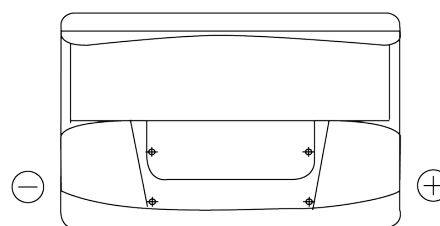

**Product overview**

Batteries for Cars

**Standard TC700**

Part number	TC700
Technology	Flooded
EAN/GTIN	3661024054829
Voltage	12 V
Capacity	70.0 Ah
CCA	640 A
Length	278 mm
Width	175 mm
Height	190 mm
Box size	L03
Polarity	ETN 0
Terminal Type	EN taper post
Hold Down	B13
Weights (subject of variation)	16.00 kg

**Polarity**

**Terminal Type**

Positive Terminal

Negative Terminal

**Hold Down**

Design, features and specifications are subject to change without notice. We disclaim any representation or warranty, express or implied, concerning the data or recommendations, and in no event shall be liable for any loss or damage claimed to have arisen as a result. Some products may not be available in your local market.