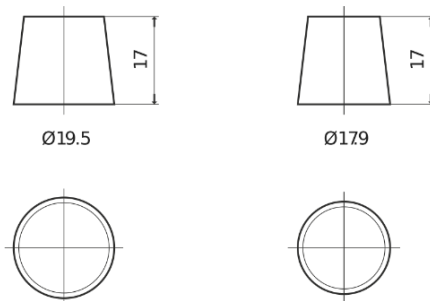

**Product overview**

Batteries for Cars

**Standard TC700**

Part number	TC700
Technology	Flooded
EAN/GTIN	3661024054829
Voltage	12 V
Capacity	70.0 Ah
CCA	640 A
Length	278 mm
Width	175 mm
Height	190 mm
Box size	L03
Polarity	ETN 0
Terminal Type	EN taper post
Hold Down	B13
Weights (subject of variation)	16.00 kg

**Polarity**

**Terminal Type**

Positive Terminal

Negative Terminal

**Hold Down**

Design, features and specifications are subject to change without notice. We disclaim any representation or warranty, express or implied, concerning the data or recommendations, and in no event shall be liable for any loss or damage claimed to have arisen as a result. Some products may not be available in your local market.