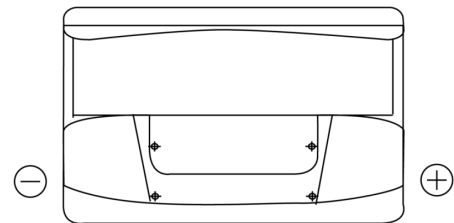

**Product overview**

Batteries for Cars

**Standard TC700**

Part number	TC700
Technology	Flooded
EAN/GTIN	3661024054829
Voltage	12 V
Capacity	70.0 Ah
CCA	640 A
Length	278 mm
Width	175 mm
Height	190 mm
Box size	L03
Polarity	ETN 0
Terminal Type	EN taper post
Hold Down	B13
Weights (subject of variation)	16.00 kg

**Polarity**

**Terminal Type**

Positive Terminal

Negative Terminal

**Hold Down**

Design, features and specifications are subject to change without notice. We disclaim any representation or warranty, express or implied, concerning the data or recommendations, and in no event shall be liable for any loss or damage claimed to have arisen as a result. Some products may not be available in your local market.