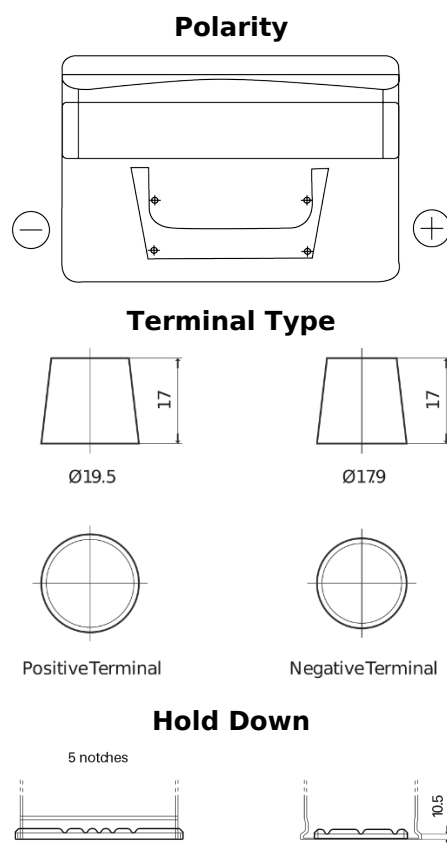

Product overview

Batteries for Cars

Standard TC652

Part number	TC652
Technology	Flooded
EAN/GTIN	3661024054867
Voltage	12 V
Capacity	65.0 Ah
CCA	540 A
Length	278 mm
Width	175 mm
Height	175 mm
Box size	LB3
Polarity	ETN 0
Terminal Type	EN taper post
Hold Down	B13
Weights (subject of variation)	14.50 kg