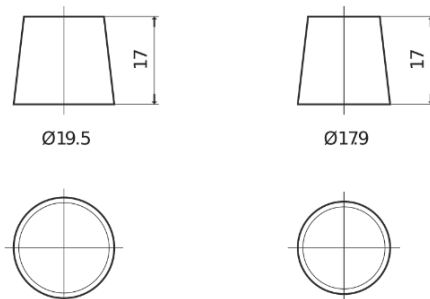

Product overview

Batteries for Cars

Standard TC550

Part number	TC550
Technology	Flooded
EAN/GTIN	3661024054805
Voltage	12 V
Capacity	55.0 Ah
CCA	460 A
Length	242 mm
Width	175 mm
Height	190 mm
Box size	L02
Polarity	ETN 0
Terminal Type	EN taper post
Hold Down	B13
Weights (subject of variation)	13.50 kg

Polarity

Terminal Type

Positive Terminal

Negative Terminal

Hold Down

Design, features and specifications are subject to change without notice. We disclaim any representation or warranty, express or implied, concerning the data or recommendations, and in no event shall be liable for any loss or damage claimed to have arisen as a result. Some products may not be available in your local market.