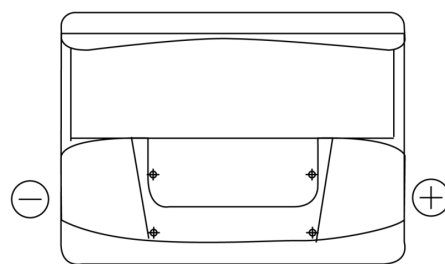

Product overview

Batteries for Cars

Standard TC550

Part number	TC550
Technology	Flooded
EAN/GTIN	3661024054805
Voltage	12 V
Capacity	55.0 Ah
CCA	460 A
Length	242 mm
Width	175 mm
Height	190 mm
Box size	L02
Polarity	ETN 0
Terminal Type	EN taper post
Hold Down	B13
Weights (subject of variation)	13.50 kg

Polarity

Terminal Type

Positive Terminal

Negative Terminal

Hold Down

Design, features and specifications are subject to change without notice. We disclaim any representation or warranty, express or implied, concerning the data or recommendations, and in no event shall be liable for any loss or damage claimed to have arisen as a result. Some products may not be available in your local market.