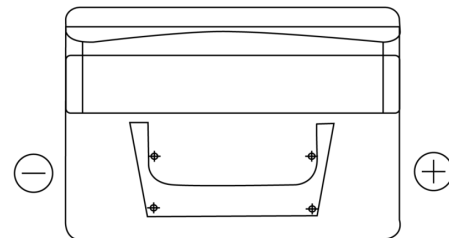

**Product overview**

Batteries for Cars

**Standard TC542**

Part number	TC542
Technology	Flooded
EAN/GTIN	3661024054850
Voltage	12 V
Capacity	54.0 Ah
CCA	500 A
Length	242 mm
Width	175 mm
Height	175 mm
Box size	LB2
Polarity	ETN 0
Terminal Type	EN taper post
Hold Down	B13
Weights (subject of variation)	12.90 kg

**Polarity**

**Terminal Type**

Positive Terminal

Negative Terminal

**Hold Down**

Design, features and specifications are subject to change without notice. We disclaim any representation or warranty, express or implied, concerning the data or recommendations, and in no event shall be liable for any loss or damage claimed to have arisen as a result. Some products may not be available in your local market.