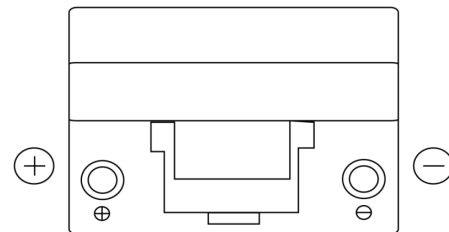

Product overview

Batteries for Cars

Technica TB955

Part number	TB955
Technology	Flooded
EAN/GTIN	3661024054461
Voltage	12 V
Capacity	95.0 Ah
CCA	760 A
Length	306 mm
Width	173 mm
Height	222 mm
Box size	D31
Polarity	ETN 1
Terminal Type	EN taper post
Hold Down	Korean B1
Weights (subject of variation)	20.60 kg

Polarity

Terminal Type

Hold Down

Design, features and specifications are subject to change without notice. We disclaim any representation or warranty, express or implied, concerning the data or recommendations, and in no event shall be liable for any loss or damage claimed to have arisen as a result. Some products may not be available in your local market.