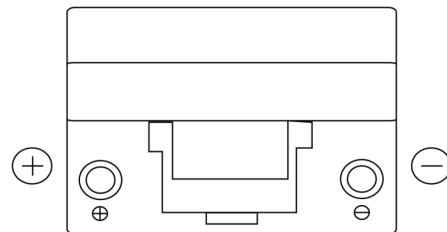

**Product overview**

Batteries for Cars

**Technica TB955**

Part number	TB955
Technology	Flooded
EAN/GTIN	3661024054461
Voltage	12 V
Capacity	95.0 Ah
CCA	760 A
Length	306 mm
Width	173 mm
Height	222 mm
Box size	D31
Polarity	ETN 1
Terminal Type	EN taper post
Hold Down	Korean B1
Weights (subject of variation)	20.60 kg

**Polarity**

**Terminal Type**

Positive Terminal

Negative Terminal

**Hold Down**

Design, features and specifications are subject to change without notice. We disclaim any representation or warranty, express or implied, concerning the data or recommendations, and in no event shall be liable for any loss or damage claimed to have arisen as a result. Some products may not be available in your local market.