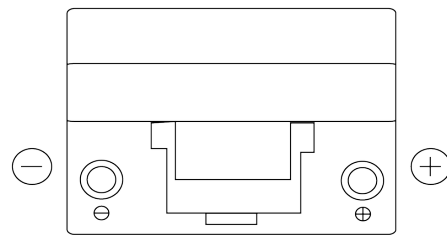

**Product overview**

Batteries for Cars

**Technica TB954**

Part number	TB954
Technology	Flooded
EAN/GTIN	3661024054454
Voltage	12 V
Capacity	95.0 Ah
CCA	760 A
Length	306 mm
Width	173 mm
Height	222 mm
Box size	D31
Polarity	ETN 0
Terminal Type	EN taper post
Hold Down	Korean B1
Weights (subject of variation)	20.60 kg

**Polarity**

**Terminal Type**

Positive Terminal

Negative Terminal

**Hold Down**

Design, features and specifications are subject to change without notice. We disclaim any representation or warranty, express or implied, concerning the data or recommendations, and in no event shall be liable for any loss or damage claimed to have arisen as a result. Some products may not be available in your local market.