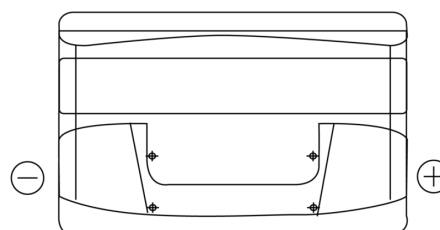

**Product overview**

Batteries for Cars

**Technica TB950**

Part number	TB950
Technology	Flooded
EAN/GTIN	3661024054584
Voltage	12 V
Capacity	95.0 Ah
CCA	800 A
Length	353 mm
Width	175 mm
Height	190 mm
Box size	L05
Polarity	ETN 0
Terminal Type	EN taper post
Hold Down	B13
Weights (subject of variation)	21.60 kg

**Polarity**

**Terminal Type**

Positive Terminal

Negative Terminal

**Hold Down**

Design, features and specifications are subject to change without notice. We disclaim any representation or warranty, express or implied, concerning the data or recommendations, and in no event shall be liable for any loss or damage claimed to have arisen as a result. Some products may not be available in your local market.