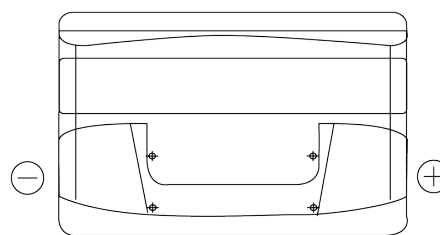

Product overview

Batteries for Cars

Technica TB852

Part number	TB852
Technology	Flooded
EAN/GTIN	3661024054669
Voltage	12 V
Capacity	85.0 Ah
CCA	760 A
Length	353 mm
Width	175 mm
Height	175 mm
Box size	LB5
Polarity	ETN 0
Terminal Type	EN taper post
Hold Down	B13
Weights (subject of variation)	19.40 kg

Polarity

Terminal Type

Positive Terminal

Negative Terminal

Hold Down

Design, features and specifications are subject to change without notice. We disclaim any representation or warranty, express or implied, concerning the data or recommendations, and in no event shall be liable for any loss or damage claimed to have arisen as a result. Some products may not be available in your local market.