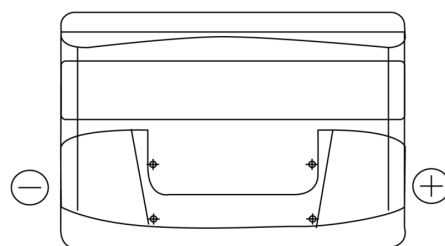

**Product overview**

Batteries for Cars

**Technica TB802**

Part number	TB802
Technology	Flooded
EAN/GTIN	3661024054652
Voltage	12 V
Capacity	80.0 Ah
CCA	700 A
Length	315 mm
Width	175 mm
Height	175 mm
Box size	LB4
Polarity	ETN 0
Terminal Type	EN taper post
Hold Down	B13
Weights (subject of variation)	17.80 kg

**Polarity**

**Terminal Type**

Positive Terminal

Negative Terminal

**Hold Down**

Design, features and specifications are subject to change without notice. We disclaim any representation or warranty, express or implied, concerning the data or recommendations, and in no event shall be liable for any loss or damage claimed to have arisen as a result. Some products may not be available in your local market.