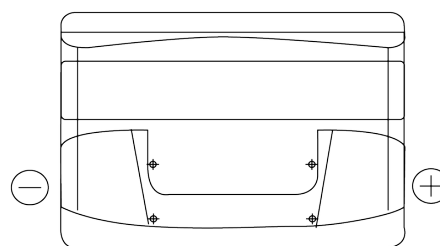

Product overview

Batteries for Cars

Technica TB740

Part number	TB740
Technology	Flooded
EAN/GTIN	3661024054553
Voltage	12 V
Capacity	74.0 Ah
CCA	680 A
Length	278 mm
Width	175 mm
Height	190 mm
Box size	L03
Polarity	ETN 0
Terminal Type	EN taper post
Hold Down	B13
Weights (subject of variation)	16.60 kg

Polarity

Terminal Type

Positive Terminal

Negative Terminal

Hold Down

Design, features and specifications are subject to change without notice. We disclaim any representation or warranty, express or implied, concerning the data or recommendations, and in no event shall be liable for any loss or damage claimed to have arisen as a result. Some products may not be available in your local market.