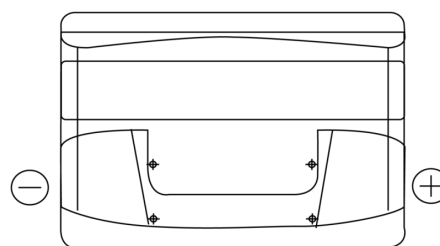

**Product overview**

Batteries for Cars

**Technica TB740**

Part number	TB740
Technology	Flooded
EAN/GTIN	3661024054553
Voltage	12 V
Capacity	74.0 Ah
CCA	680 A
Length	278 mm
Width	175 mm
Height	190 mm
Box size	L03
Polarity	ETN 0
Terminal Type	EN taper post
Hold Down	B13
Weights (subject of variation)	16.60 kg

**Polarity**

**Terminal Type**

Positive Terminal

Negative Terminal

**Hold Down**

Design, features and specifications are subject to change without notice. We disclaim any representation or warranty, express or implied, concerning the data or recommendations, and in no event shall be liable for any loss or damage claimed to have arisen as a result. Some products may not be available in your local market.