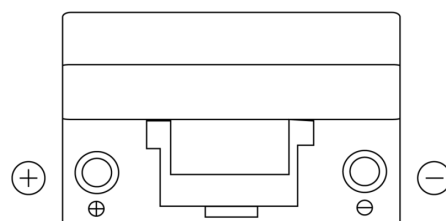

Product overview

Batteries for Cars

Technica TB705

Part number	TB705
Technology	Flooded
EAN/GTIN	3661024054447
Voltage	12 V
Capacity	70.0 Ah
CCA	540 A
Length	270 mm
Width	173 mm
Height	222 mm
Box size	D26
Polarity	ETN 1
Terminal Type	EN taper post
Hold Down	Korean B1+B6
Weights (subject of variation)	16.10 kg

Polarity

Terminal Type

Positive Terminal

Negative Terminal

Hold Down

Design, features and specifications are subject to change without notice. We disclaim any representation or warranty, express or implied, concerning the data or recommendations, and in no event shall be liable for any loss or damage claimed to have arisen as a result. Some products may not be available in your local market.