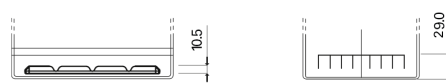

Product overview

Batteries for Cars

Technica TB705

Part number	TB705
Technology	Flooded
EAN/GTIN	3661024054447
Voltage	12 V
Capacity	70.0 Ah
CCA	540 A
Length	270 mm
Width	173 mm
Height	222 mm
Box size	D26
Polarity	ETN 1
Terminal Type	EN taper post
Hold Down	Korean B1+B6
Weights (subject of variation)	16.10 kg

Polarity

Terminal Type

Positive Terminal

Negative Terminal

Hold Down

Design, features and specifications are subject to change without notice. We disclaim any representation or warranty, express or implied, concerning the data or recommendations, and in no event shall be liable for any loss or damage claimed to have arisen as a result. Some products may not be available in your local market.