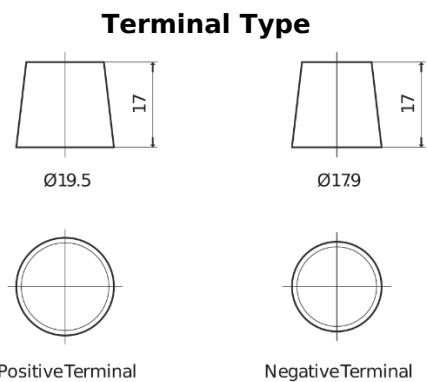

Product overview

Batteries for Cars

Technica TB705

Part number	TB705
Technology	Flooded
EAN/GTIN	3661024054447
Voltage	12 V
Capacity	70.0 Ah
CCA	540 A
Length	270 mm
Width	173 mm
Height	222 mm
Box size	D26
Polarity	ETN 1
Terminal Type	EN taper post
Hold Down	Korean B1+B6
Weights (subject of variation)	16.10 kg