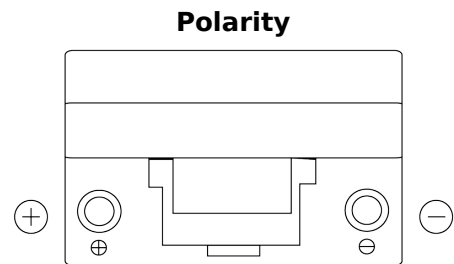

Product overview

Batteries for Cars

Technica TB705

Part number	TB705
Technology	Flooded
EAN/GTIN	3661024054447
Voltage	12 V
Capacity	70.0 Ah
CCA	540 A
Length	270 mm
Width	173 mm
Height	222 mm
Box size	D26
Polarity	ETN 1
Terminal Type	EN taper post
Hold Down	Korean B1+B6
Weights (subject of variation)	16.10 kg