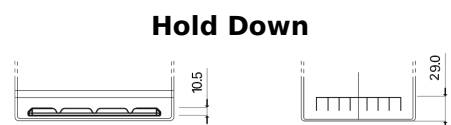

Product overview

Batteries for Cars

Technica TB705

Part number	TB705
Technology	Flooded
EAN/GTIN	3661024054447
Voltage	12 V
Capacity	70.0 Ah
CCA	540 A
Length	270 mm
Width	173 mm
Height	222 mm
Box size	D26
Polarity	ETN 1
Terminal Type	EN taper post
Hold Down	Korean B1+B6
Weights (subject of variation)	16.10 kg