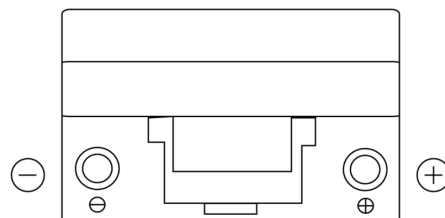

**Product overview**

Batteries for Cars

**Technica TB704**

Part number	TB704
Technology	Flooded
EAN/GTIN	3661024054430
Voltage	12 V
Capacity	70.0 Ah
CCA	540 A
Length	270 mm
Width	173 mm
Height	222 mm
Box size	D26
Polarity	ETN 0
Terminal Type	EN taper post
Hold Down	Korean B1+B6
Weights (subject of variation)	16.10 kg

**Polarity**

**Terminal Type**

**Hold Down**

Design, features and specifications are subject to change without notice. We disclaim any representation or warranty, express or implied, concerning the data or recommendations, and in no event shall be liable for any loss or damage claimed to have arisen as a result. Some products may not be available in your local market.