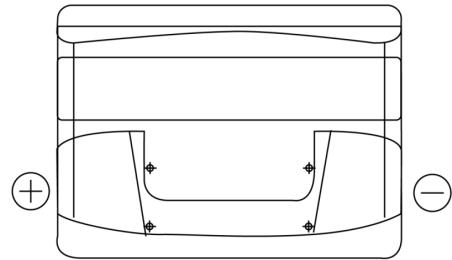

**Product overview**

Batteries for Cars

**Technica TB621**

Part number	TB621
Technology	Flooded
EAN/GTIN	3661024054546
Voltage	12 V
Capacity	62.0 Ah
CCA	540 A
Length	242 mm
Width	175 mm
Height	190 mm
Box size	L02
Polarity	ETN 1
Terminal Type	EN taper post
Hold Down	B13
Weights (subject of variation)	14.20 kg

**Polarity**

**Terminal Type**

Positive Terminal

Negative Terminal

**Hold Down**

Design, features and specifications are subject to change without notice. We disclaim any representation or warranty, express or implied, concerning the data or recommendations, and in no event shall be liable for any loss or damage claimed to have arisen as a result. Some products may not be available in your local market.