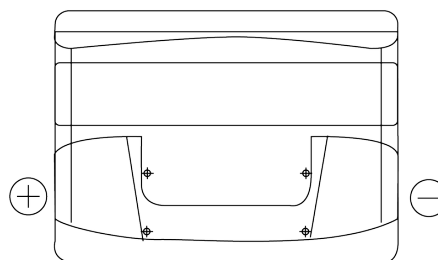

Product overview

Batteries for Cars

Technica TB621

Part number	TB621
Technology	Flooded
EAN/GTIN	3661024054546
Voltage	12 V
Capacity	62.0 Ah
CCA	540 A
Length	242 mm
Width	175 mm
Height	190 mm
Box size	L02
Polarity	ETN 1
Terminal Type	EN taper post
Hold Down	B13
Weights (subject of variation)	14.20 kg

Polarity

Terminal Type

Positive Terminal

Negative Terminal

Hold Down

Design, features and specifications are subject to change without notice. We disclaim any representation or warranty, express or implied, concerning the data or recommendations, and in no event shall be liable for any loss or damage claimed to have arisen as a result. Some products may not be available in your local market.