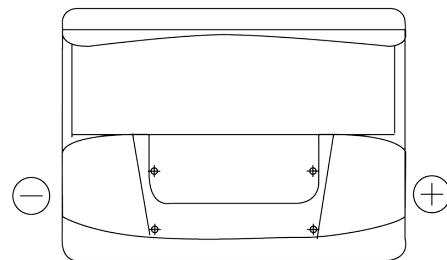

**Product overview**

Batteries for Cars

**Technica TB620**

Part number	TB620
Technology	Flooded
EAN/GTIN	3661024054539
Voltage	12 V
Capacity	62.0 Ah
CCA	540 A
Length	242 mm
Width	175 mm
Height	190 mm
Box size	L02
Polarity	ETN 0
Terminal Type	EN taper post
Hold Down	B13
Weights (subject of variation)	14.20 kg

**Polarity**

**Terminal Type**

Positive Terminal

Negative Terminal

**Hold Down**

Design, features and specifications are subject to change without notice. We disclaim any representation or warranty, express or implied, concerning the data or recommendations, and in no event shall be liable for any loss or damage claimed to have arisen as a result. Some products may not be available in your local market.