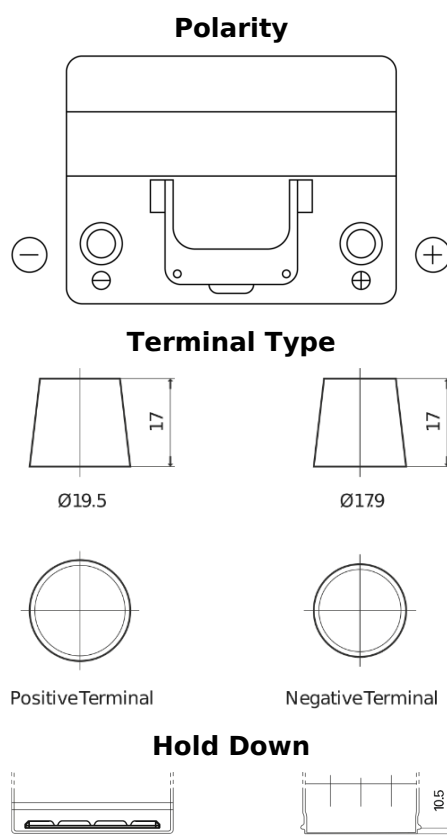

Product overview

Batteries for Cars

Technica TB604

Part number	TB604
Technology	Flooded
EAN/GTIN	3661024054416
Voltage	12 V
Capacity	60.0 Ah
CCA	480 A
Length	230 mm
Width	173 mm
Height	222 mm
Box size	D23
Polarity	ETN 0
Terminal Type	EN taper post
Hold Down	Korean B1
Weights (subject of variation)	14.60 kg