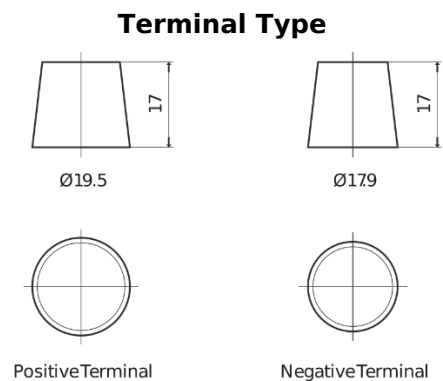

Product overview

Batteries for Cars

Technica TB604

Part number	TB604
Technology	Flooded
EAN/GTIN	3661024054416
Voltage	12 V
Capacity	60.0 Ah
CCA	480 A
Length	230 mm
Width	173 mm
Height	222 mm
Box size	D23
Polarity	ETN 0
Terminal Type	EN taper post
Hold Down	Korean B1
Weights (subject of variation)	14.60 kg