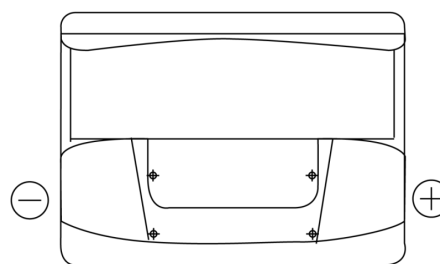

Product overview

Batteries for Cars

Technica TB602

Part number	TB602
Technology	Flooded
EAN/GTIN	3661024054638
Voltage	12 V
Capacity	60.0 Ah
CCA	540 A
Length	242 mm
Width	175 mm
Height	175 mm
Box size	LB2
Polarity	ETN 0
Terminal Type	EN taper post
Hold Down	B13
Weights (subject of variation)	12.90 kg

Polarity

Terminal Type

Hold Down

Design, features and specifications are subject to change without notice. We disclaim any representation or warranty, express or implied, concerning the data or recommendations, and in no event shall be liable for any loss or damage claimed to have arisen as a result. Some products may not be available in your local market.