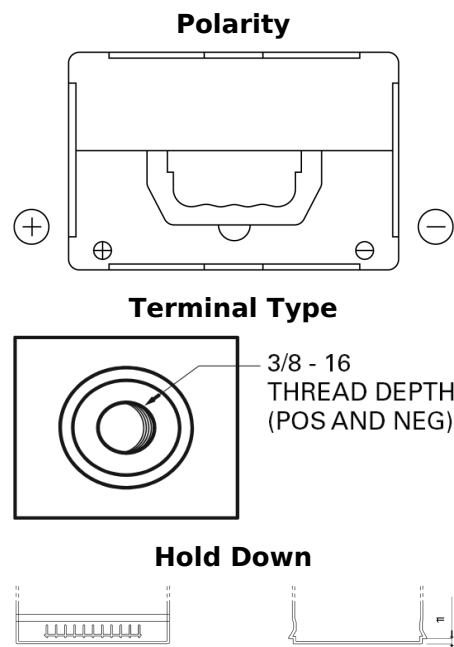

**Product overview**

Batteries for Cars

**Technica TB558**

Part number	TB558
Technology	Flooded
EAN/GTIN	3661024057158
Voltage	12 V
Capacity	55.0 Ah
CCA	620 A
Length	230 mm
Width	180 mm
Height	186 mm
Box size	G75
Polarity	ETN 1
Terminal Type	SAE S 3/8" side Terminal
Hold Down	B7
Weights (subject of variation)	14.20 kg