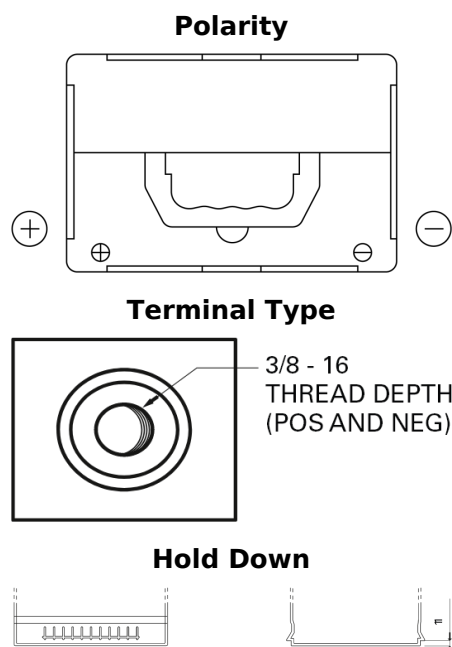

Product overview

Batteries for Cars

Technica TB558

Part number	TB558
Technology	Flooded
EAN/GTIN	3661024057158
Voltage	12 V
Capacity	55.0 Ah
CCA	620 A
Length	230 mm
Width	180 mm
Height	186 mm
Box size	G75
Polarity	ETN 1
Terminal Type	SAE S 3/8" side Terminal
Hold Down	B7
Weights (subject of variation)	14.20 kg