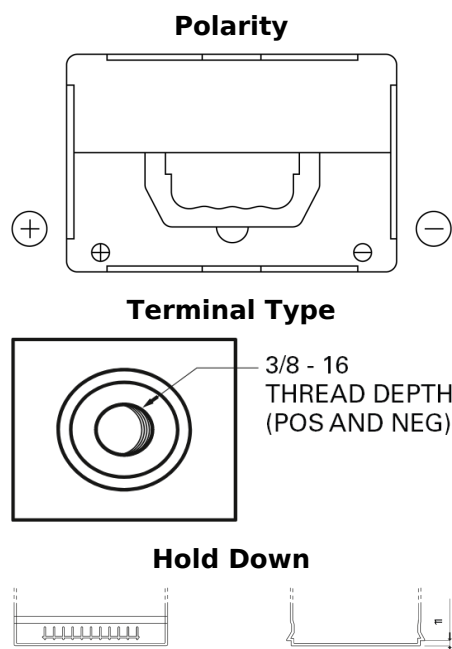

Product overview

Batteries for Cars

Technica TB558

Part number	TB558
Technology	Flooded
EAN/GTIN	3661024057158
Voltage	12 V
Capacity	55.0 Ah
CCA	620 A
Length	230 mm
Width	180 mm
Height	186 mm
Box size	G75
Polarity	ETN 1
Terminal Type	SAE S 3/8" side Terminal
Hold Down	B7
Weights (subject of variation)	14.20 kg