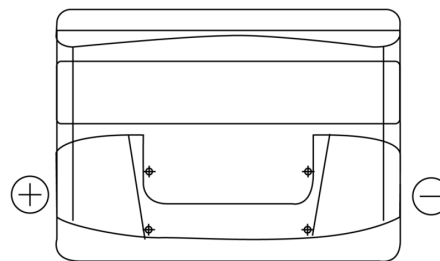

**Product overview**

Batteries for Cars

**Technica TB501**

Part number	TB501
Technology	Flooded
EAN/GTIN	3661024054522
Voltage	12 V
Capacity	50.0 Ah
CCA	450 A
Length	207 mm
Width	175 mm
Height	190 mm
Box size	L01
Polarity	ETN 1
Terminal Type	EN taper post
Hold Down	B13
Weights (subject of variation)	12.20 kg

**Polarity**

**Terminal Type**

**Hold Down**

Design, features and specifications are subject to change without notice. We disclaim any representation or warranty, express or implied, concerning the data or recommendations, and in no event shall be liable for any loss or damage claimed to have arisen as a result. Some products may not be available in your local market.