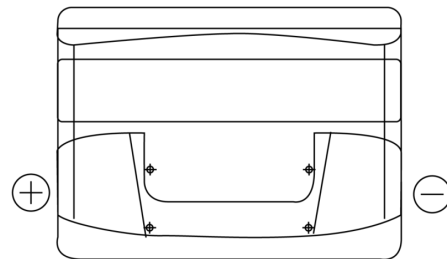

Product overview

Batteries for Cars

Technica TB501

Part number	TB501
Technology	Flooded
EAN/GTIN	3661024054522
Voltage	12 V
Capacity	50.0 Ah
CCA	450 A
Length	207 mm
Width	175 mm
Height	190 mm
Box size	L01
Polarity	ETN 1
Terminal Type	EN taper post
Hold Down	B13
Weights (subject of variation)	12.20 kg

Polarity

Terminal Type

Positive Terminal

Negative Terminal

Hold Down

Design, features and specifications are subject to change without notice. We disclaim any representation or warranty, express or implied, concerning the data or recommendations, and in no event shall be liable for any loss or damage claimed to have arisen as a result. Some products may not be available in your local market.