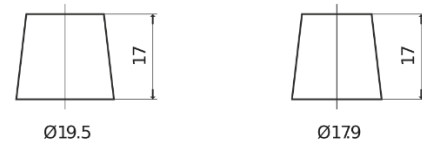

Product overview

Batteries for Cars

Technica TB1100

Part number	TB1100
Technology	Flooded
EAN/GTIN	3661024056236
Voltage	12 V
Capacity	110 Ah
CCA	850 A
Length	392 mm
Width	175 mm
Height	190 mm
Box size	L06
Polarity	ETN 0
Terminal Type	EN taper post
Hold Down	B13
Weights (subject of variation)	26.30 kg

Polarity

Terminal Type

Positive Terminal

Negative Terminal

Hold Down

Design, features and specifications are subject to change without notice. We disclaim any representation or warranty, express or implied, concerning the data or recommendations, and in no event shall be liable for any loss or damage claimed to have arisen as a result. Some products may not be available in your local market.