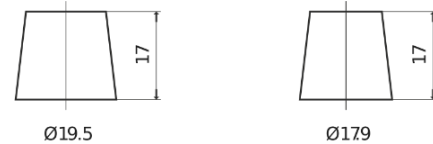

Terminal Type