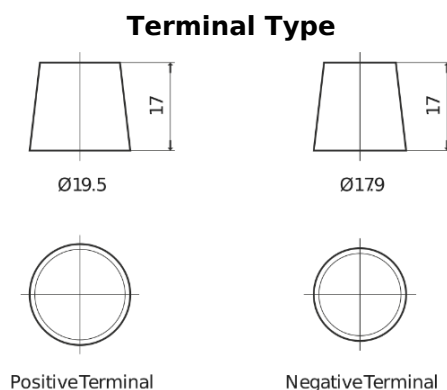

Product overview

Batteries for Cars

Technica TB454

Part number	TB454
Technology	Flooded
EAN/GTIN	3661024054379
Voltage	12 V
Capacity	45.0 Ah
CCA	330 A
Length	237 mm
Width	127 mm
Height	227 mm
Box size	B24
Polarity	ETN 0
Terminal Type	EN taper post
Hold Down	B0
Weights (subject of variation)	11.40 kg