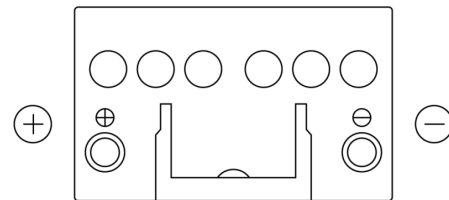

Product overview

Batteries for Cars

Technica TB451

Part number	TB451
Technology	Flooded
EAN/GTIN	3661024054485
Voltage	12 V
Capacity	45.0 Ah
CCA	330 A
Length	220 mm
Width	135 mm
Height	225 mm
Box size	E02
Polarity	ETN 1
Terminal Type	EN taper post
Hold Down	B1
Weights (subject of variation)	12.50 kg

Polarity

Terminal Type

Positive Terminal

Negative Terminal

Hold Down

Design, features and specifications are subject to change without notice. We disclaim any representation or warranty, express or implied, concerning the data or recommendations, and in no event shall be liable for any loss or damage claimed to have arisen as a result. Some products may not be available in your local market.