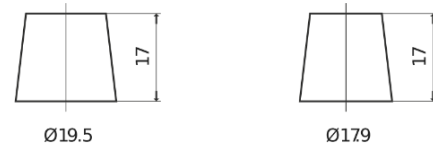

Terminal Type