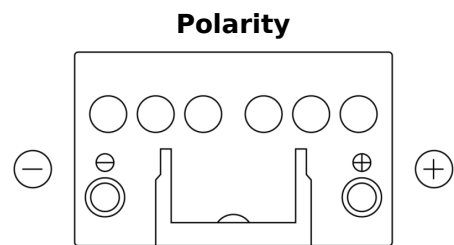

**Product overview**

Batteries for Cars

**Technica TB450**

|                                |               |
|--------------------------------|---------------|
| Part number                    | TB450         |
| Technology                     | Flooded       |
| EAN/GTIN                       | 3661024054492 |
| Voltage                        | 12 V          |
| Capacity                       | 45.0 Ah       |
| CCA                            | 330 A         |
| Length                         | 220 mm        |
| Width                          | 135 mm        |
| Height                         | 225 mm        |
| Box size                       | E02           |
| Polarity                       | ETN 0         |
| Terminal Type                  | EN taper post |
| Hold Down                      | B1            |
| Weights (subject of variation) | 12.50 kg      |