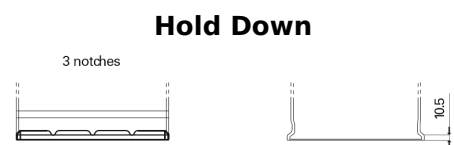

**Product overview**

Batteries for Cars

**Technica TB450**

|                                |               |
|--------------------------------|---------------|
| Part number                    | TB450         |
| Technology                     | Flooded       |
| EAN/GTIN                       | 3661024054492 |
| Voltage                        | 12 V          |
| Capacity                       | 45.0 Ah       |
| CCA                            | 330 A         |
| Length                         | 220 mm        |
| Width                          | 135 mm        |
| Height                         | 225 mm        |
| Box size                       | E02           |
| Polarity                       | ETN 0         |
| Terminal Type                  | EN taper post |
| Hold Down                      | B1            |
| Weights (subject of variation) | 12.50 kg      |