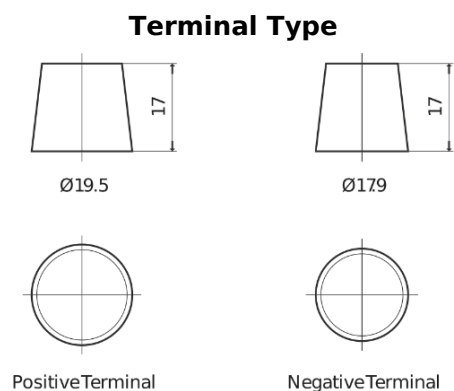

**Product overview**

Batteries for Cars

**Technica TB450**

|                                |               |
|--------------------------------|---------------|
| Part number                    | TB450         |
| Technology                     | Flooded       |
| EAN/GTIN                       | 3661024054492 |
| Voltage                        | 12 V          |
| Capacity                       | 45.0 Ah       |
| CCA                            | 330 A         |
| Length                         | 220 mm        |
| Width                          | 135 mm        |
| Height                         | 225 mm        |
| Box size                       | E02           |
| Polarity                       | ETN 0         |
| Terminal Type                  | EN taper post |
| Hold Down                      | B1            |
| Weights (subject of variation) | 12.50 kg      |