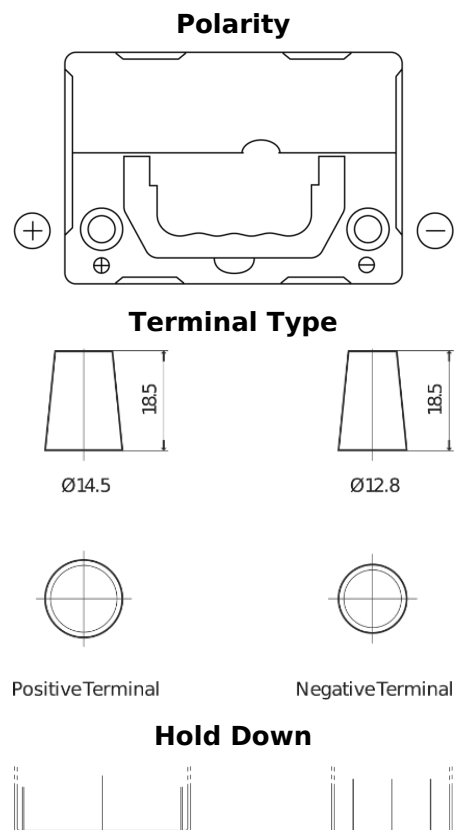

Product overview

Batteries for Cars

Technica TB357

Part number	TB357
Technology	Flooded
EAN/GTIN	3661024054348
Voltage	12 V
Capacity	35.0 Ah
CCA	240 A
Length	187 mm
Width	127 mm
Height	220 mm
Box size	B19
Polarity	ETN 1
Terminal Type	JIS taper post
Hold Down	B0
Weights (subject of variation)	8.90 kg