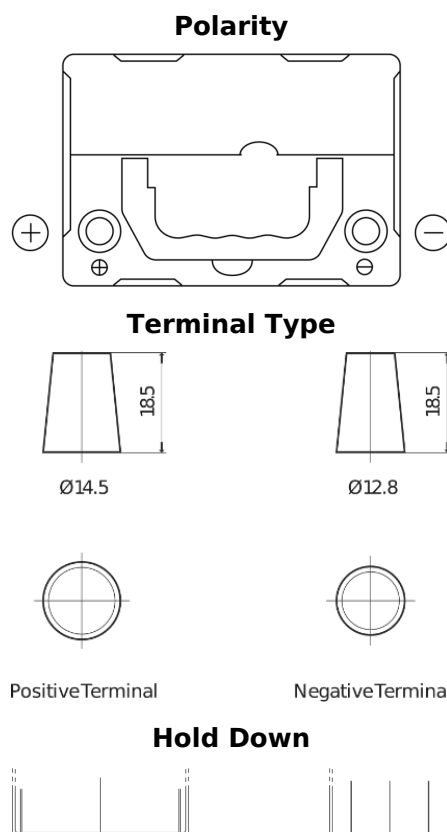

Product overview

Batteries for Cars

Technica TB357

Part number	TB357
Technology	Flooded
EAN/GTIN	3661024054348
Voltage	12 V
Capacity	35.0 Ah
CCA	240 A
Length	187 mm
Width	127 mm
Height	220 mm
Box size	B19
Polarity	ETN 1
Terminal Type	JIS taper post
Hold Down	B0
Weights (subject of variation)	8.90 kg