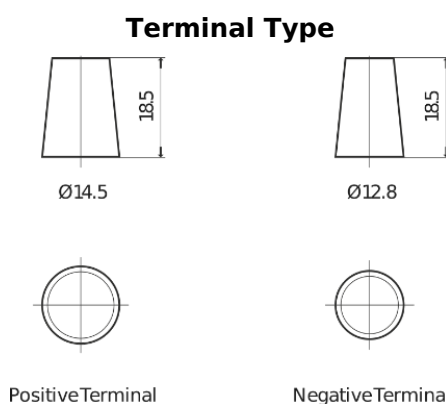

Product overview

Batteries for Cars

Technica TB356

Part number	TB356
Technology	Flooded
EAN/GTIN	3661024054331
Voltage	12 V
Capacity	35.0 Ah
CCA	240 A
Length	187 mm
Width	127 mm
Height	220 mm
Box size	B19
Polarity	ETN 0
Terminal Type	JIS taper post
Hold Down	B0
Weights (subject of variation)	8.90 kg