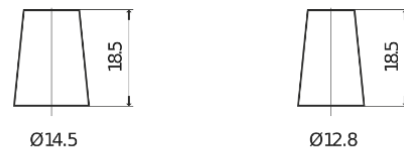

**Product overview**

Batteries for Cars

**Technica TB356**

Part number	TB356
Technology	Flooded
EAN/GTIN	3661024054331
Voltage	12 V
Capacity	35.0 Ah
CCA	240 A
Length	187 mm
Width	127 mm
Height	220 mm
Box size	B19
Polarity	ETN 0
Terminal Type	JIS taper post
Hold Down	B0
Weights (subject of variation)	8.90 kg

**Polarity**

**Terminal Type**

Positive Terminal

Negative Terminal

**Hold Down**

Design, features and specifications are subject to change without notice. We disclaim any representation or warranty, express or implied, concerning the data or recommendations, and in no event shall be liable for any loss or damage claimed to have arisen as a result. Some products may not be available in your local market.