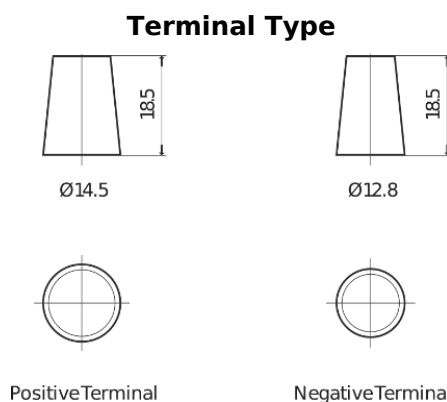

**Product overview**

Batteries for Cars

**Technica TB356**

Part number	TB356
Technology	Flooded
EAN/GTIN	3661024054331
Voltage	12 V
Capacity	35.0 Ah
CCA	240 A
Length	187 mm
Width	127 mm
Height	220 mm
Box size	B19
Polarity	ETN 0
Terminal Type	JIS taper post
Hold Down	B0
Weights (subject of variation)	8.90 kg