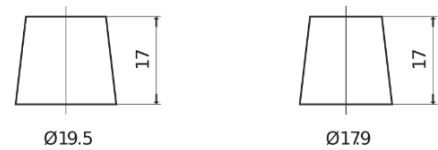

Terminal Type