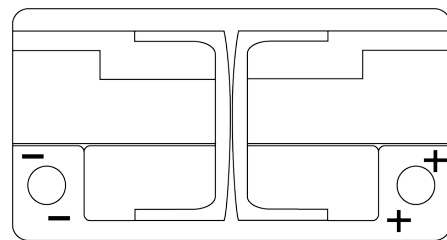

**Product overview**

Batteries for Cars

**High-Tech TA900**

Part number	TA900
Technology	Flooded
EAN/GTIN	3661024056472
Voltage	12 V
Capacity	90.0 Ah
CCA	720 A
Length	315 mm
Width	175 mm
Height	190 mm
Box size	L04
Polarity	ETN 0
Terminal Type	EN taper post
Hold Down	B13
Weights (subject of variation)	19.70 kg

**Polarity**

**Terminal Type**

Positive Terminal

Negative Terminal

**Hold Down**

Design, features and specifications are subject to change without notice. We disclaim any representation or warranty, express or implied, concerning the data or recommendations, and in no event shall be liable for any loss or damage claimed to have arisen as a result. Some products may not be available in your local market.