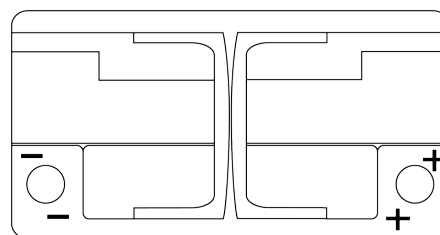

Product overview

Batteries for Cars

High-Tech TA852

Part number	TA852
Technology	Flooded
EAN/GTIN	3661024054294
Voltage	12 V
Capacity	85.0 Ah
CCA	800 A
Length	315 mm
Width	175 mm
Height	175 mm
Box size	LB4
Polarity	ETN 0
Terminal Type	EN taper post
Hold Down	B13
Weights (subject of variation)	18.60 kg

Polarity

Terminal Type

Positive Terminal

Negative Terminal

Hold Down

Design, features and specifications are subject to change without notice. We disclaim any representation or warranty, express or implied, concerning the data or recommendations, and in no event shall be liable for any loss or damage claimed to have arisen as a result. Some products may not be available in your local market.