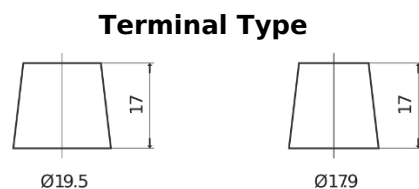

Product overview

Batteries for Cars

High-Tech TA755

Part number	TA755
Technology	Flooded
EAN/GTIN	3661024054171
Voltage	12 V
Capacity	75.0 Ah
CCA	630 A
Length	270 mm
Width	173 mm
Height	222 mm
Box size	D26
Polarity	ETN 1
Terminal Type	EN taper post
Hold Down	Korean B1+B6
Weights (subject of variation)	17.40 kg