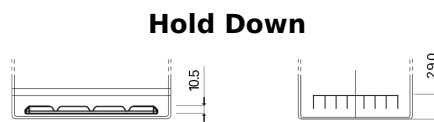

Product overview

Batteries for Cars

High-Tech TA755

Part number	TA755
Technology	Flooded
EAN/GTIN	3661024054171
Voltage	12 V
Capacity	75.0 Ah
CCA	630 A
Length	270 mm
Width	173 mm
Height	222 mm
Box size	D26
Polarity	ETN 1
Terminal Type	EN taper post
Hold Down	Korean B1+B6
Weights (subject of variation)	17.40 kg