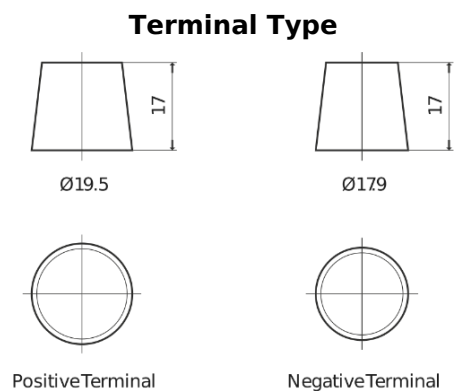

**Product overview**

Batteries for Cars

**High-Tech TA754**

Part number	TA754
Technology	Flooded
EAN/GTIN	3661024054164
Voltage	12 V
Capacity	75.0 Ah
CCA	630 A
Length	270 mm
Width	173 mm
Height	222 mm
Box size	D26
Polarity	ETN 0
Terminal Type	EN taper post
Hold Down	Korean B1+B6
Weights (subject of variation)	17.40 kg