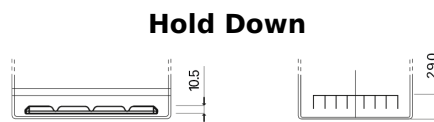

Product overview

Batteries for Cars

High-Tech TA754

Part number	TA754
Technology	Flooded
EAN/GTIN	3661024054164
Voltage	12 V
Capacity	75.0 Ah
CCA	630 A
Length	270 mm
Width	173 mm
Height	222 mm
Box size	D26
Polarity	ETN 0
Terminal Type	EN taper post
Hold Down	Korean B1+B6
Weights (subject of variation)	17.40 kg