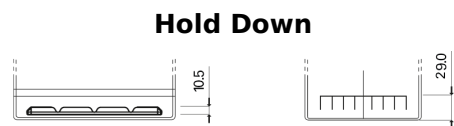

**Product overview**

Batteries for Cars

**High-Tech TA754**

Part number	TA754
Technology	Flooded
EAN/GTIN	3661024054164
Voltage	12 V
Capacity	75.0 Ah
CCA	630 A
Length	270 mm
Width	173 mm
Height	222 mm
Box size	D26
Polarity	ETN 0
Terminal Type	EN taper post
Hold Down	Korean B1+B6
Weights (subject of variation)	17.40 kg