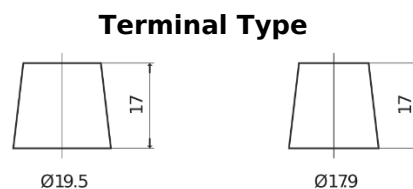

Product overview

Batteries for Cars

High-Tech TA754

Part number	TA754
Technology	Flooded
EAN/GTIN	3661024054164
Voltage	12 V
Capacity	75.0 Ah
CCA	630 A
Length	270 mm
Width	173 mm
Height	222 mm
Box size	D26
Polarity	ETN 0
Terminal Type	EN taper post
Hold Down	Korean B1+B6
Weights (subject of variation)	17.40 kg