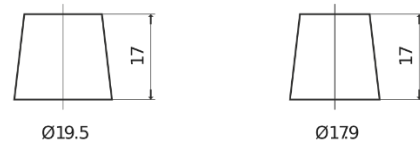

**Product overview**

Batteries for Cars

**High-Tech TA722**

Part number	TA722
Technology	Flooded
EAN/GTIN	3661024054287
Voltage	12 V
Capacity	72.0 Ah
CCA	720 A
Length	278 mm
Width	175 mm
Height	175 mm
Box size	LB3
Polarity	ETN 0
Terminal Type	EN taper post
Hold Down	B13
Weights (subject of variation)	15.90 kg

**Polarity**

**Terminal Type**

Positive Terminal

Negative Terminal

**Hold Down**

Design, features and specifications are subject to change without notice. We disclaim any representation or warranty, express or implied, concerning the data or recommendations, and in no event shall be liable for any loss or damage claimed to have arisen as a result. Some products may not be available in your local market.