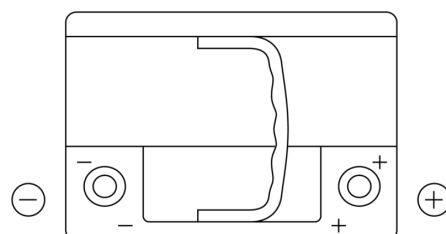

**Product overview**

Batteries for Cars

**High-Tech TA612**

Part number	TA612
Technology	Flooded
EAN/GTIN	3661024054270
Voltage	12 V
Capacity	61.0 Ah
CCA	600 A
Length	242 mm
Width	175 mm
Height	175 mm
Box size	LB2
Polarity	ETN 0
Terminal Type	EN taper post
Hold Down	B13
Weights (subject of variation)	14.00 kg

**Polarity**

**Terminal Type**

Positive Terminal

Negative Terminal

**Hold Down**

Design, features and specifications are subject to change without notice. We disclaim any representation or warranty, express or implied, concerning the data or recommendations, and in no event shall be liable for any loss or damage claimed to have arisen as a result. Some products may not be available in your local market.