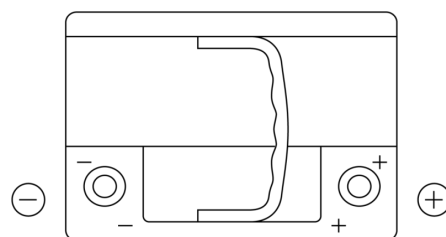

**Product overview**

Batteries for Cars

**High-Tech TA612**

Part number	TA612
Technology	Flooded
EAN/GTIN	3661024054270
Voltage	12 V
Capacity	61.0 Ah
CCA	600 A
Length	242 mm
Width	175 mm
Height	175 mm
Box size	LB2
Polarity	ETN 0
Terminal Type	EN taper post
Hold Down	B13
Weights (subject of variation)	14.00 kg

**Polarity**

**Terminal Type**

Positive Terminal

Negative Terminal

**Hold Down**

Design, features and specifications are subject to change without notice. We disclaim any representation or warranty, express or implied, concerning the data or recommendations, and in no event shall be liable for any loss or damage claimed to have arisen as a result. Some products may not be available in your local market.