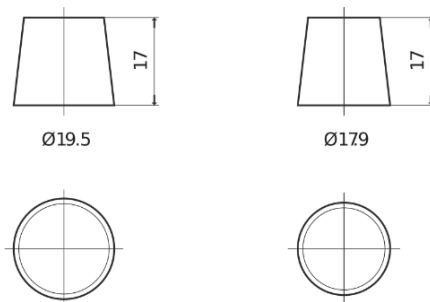

**Product overview**

Batteries for Cars

**High-Tech TA612**

Part number	TA612
Technology	Flooded
EAN/GTIN	3661024054270
Voltage	12 V
Capacity	61.0 Ah
CCA	600 A
Length	242 mm
Width	175 mm
Height	175 mm
Box size	LB2
Polarity	ETN 0
Terminal Type	EN taper post
Hold Down	B13
Weights (subject of variation)	14.00 kg

**Polarity**

**Terminal Type**

Positive Terminal

Negative Terminal

**Hold Down**

Design, features and specifications are subject to change without notice. We disclaim any representation or warranty, express or implied, concerning the data or recommendations, and in no event shall be liable for any loss or damage claimed to have arisen as a result. Some products may not be available in your local market.