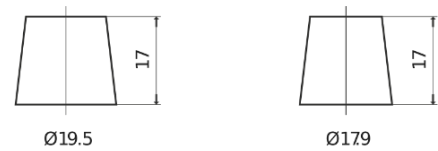

**Product overview**

Batteries for Cars

**High-Tech TA472**

Part number	TA472
Technology	Flooded
EAN/GTIN	3661024054263
Voltage	12 V
Capacity	47.0 Ah
CCA	450 A
Length	207 mm
Width	175 mm
Height	175 mm
Box size	LB1
Polarity	ETN 0
Terminal Type	EN taper post
Hold Down	B13
Weights (subject of variation)	11.40 kg

**Polarity**

**Terminal Type**

Positive Terminal

Negative Terminal

**Hold Down**

Design, features and specifications are subject to change without notice. We disclaim any representation or warranty, express or implied, concerning the data or recommendations, and in no event shall be liable for any loss or damage claimed to have arisen as a result. Some products may not be available in your local market.