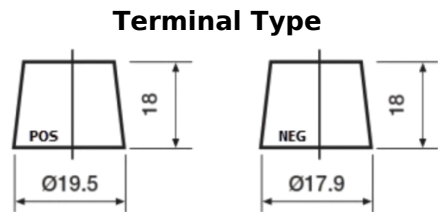

**Product overview**

Batteries for Cars

**High-Tech TA406**

Part number	TA406
Technology	Flooded
EAN/GTIN	3661024057172
Voltage	12 V
Capacity	40.0 Ah
CCA	350 A
Length	187 mm
Width	127 mm
Height	220 mm
Box size	B19
Polarity	ETN 0
Terminal Type	JIS taper post
Hold Down	B1
Weights (subject of variation)	9.30 kg