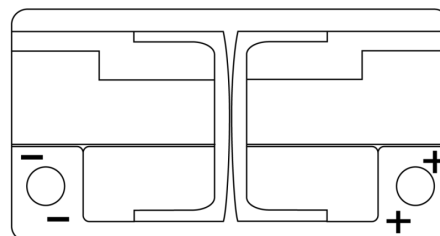

Product overview

Batteries for Cars

High-Tech TA1050

Part number	TA1050
Technology	Flooded
EAN/GTIN	3661024054300
Voltage	12 V
Capacity	105.0 Ah
CCA	850 A
Length	315 mm
Width	175 mm
Height	205 mm
Box size	LH4
Polarity	ETN 0
Terminal Type	EN taper post
Hold Down	B13
Weights (subject of variation)	23.10 kg

Polarity

Terminal Type

Hold Down

Design, features and specifications are subject to change without notice. We disclaim any representation or warranty, express or implied, concerning the data or recommendations, and in no event shall be liable for any loss or damage claimed to have arisen as a result. Some products may not be available in your local market.