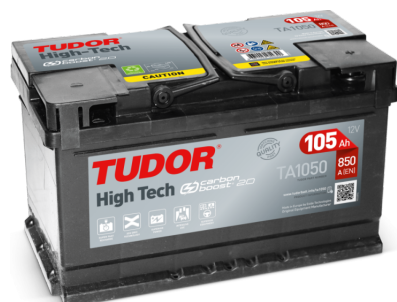

Product overview

Batteries for Cars

High-Tech TA1050

Part number	TA1050
Technology	Flooded
EAN/GTIN	3661024054300
Voltage	12 V
Capacity	105.0 Ah
CCA	850 A
Length	315 mm
Width	175 mm
Height	205 mm
Box size	LH4
Polarity	ETN 0
Terminal Type	EN taper post
Hold Down	B13
Weights (subject of variation)	23.10 kg