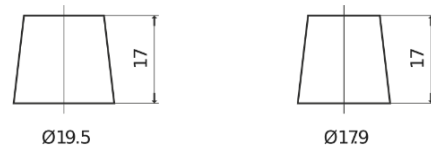

**Product overview**

Batteries for Cars

**High-Tech TA1000**

Part number	TA1000
Technology	Flooded
EAN/GTIN	3661024054256
Voltage	12 V
Capacity	100.0 Ah
CCA	900 A
Length	353 mm
Width	175 mm
Height	190 mm
Box size	L05
Polarity	ETN 0
Terminal Type	EN taper post
Hold Down	B13
Weights (subject of variation)	22.60 kg

**Polarity**

**Terminal Type**

Positive Terminal

Negative Terminal

**Hold Down**

Design, features and specifications are subject to change without notice. We disclaim any representation or warranty, express or implied, concerning the data or recommendations, and in no event shall be liable for any loss or damage claimed to have arisen as a result. Some products may not be available in your local market.