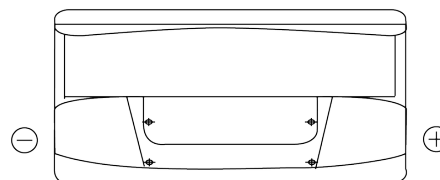

**Product overview**

Batteries for Trucks, Buses, Construction, Agriculture

**PowerPRO Agri&Construction EJ1000**

Part number	EJ1000
Technology	Flooded
EAN/GTIN	3661024036986
Voltage	12 V
Capacity	100 Ah
CCA	850 A
Length	353 mm
Width	175 mm
Height	190 mm
Box size	L05
Polarity	ETN 0
Terminal Type	EN taper post
Hold Down	B13
Weights (subject of variation)	21.80 kg

**Polarity**

**Terminal Type**

Positive Terminal

Negative Terminal

**Hold Down**

Design, features and specifications are subject to change without notice. We disclaim any representation or warranty, express or implied, concerning the data or recommendations, and in no event shall be liable for any loss or damage claimed to have arisen as a result. Some products may not be available in your local market.