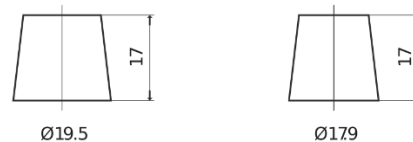

**Product overview**

Batteries for Trucks, Buses, Construction, Agriculture

**PowerPRO Agri&Construction EJ1000**

Part number	EJ1000
Technology	Flooded
EAN/GTIN	3661024036986
Voltage	12 V
Capacity	100 Ah
CCA	850 A
Length	353 mm
Width	175 mm
Height	190 mm
Box size	L05
Polarity	ETN 0
Terminal Type	EN taper post
Hold Down	B13
Weights (subject of variation)	21.80 kg

**Polarity**

**Terminal Type**

Positive Terminal

Negative Terminal

**Hold Down**

Design, features and specifications are subject to change without notice. We disclaim any representation or warranty, express or implied, concerning the data or recommendations, and in no event shall be liable for any loss or damage claimed to have arisen as a result. Some products may not be available in your local market.