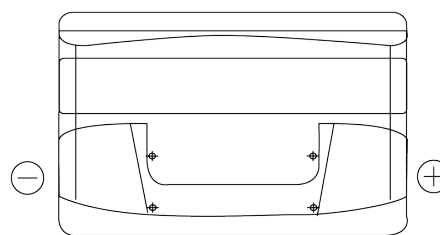

Product overview

Batteries for Cars

Technica TB950

Part number	TB950
Technology	Flooded
EAN/GTIN	3661024054584
Voltage	12 V
Capacity	95 Ah
CCA	800 A
Length	353 mm
Width	175 mm
Height	190 mm
Box size	L05
Polarity	ETN 0
Terminal Type	EN taper post
Hold Down	B13
Weights (subject of variation)	21.60 kg

Polarity

Terminal Type

Positive Terminal

Negative Terminal

Hold Down

Design, features and specifications are subject to change without notice. We disclaim any representation or warranty, express or implied, concerning the data or recommendations, and in no event shall be liable for any loss or damage claimed to have arisen as a result. Some products may not be available in your local market.